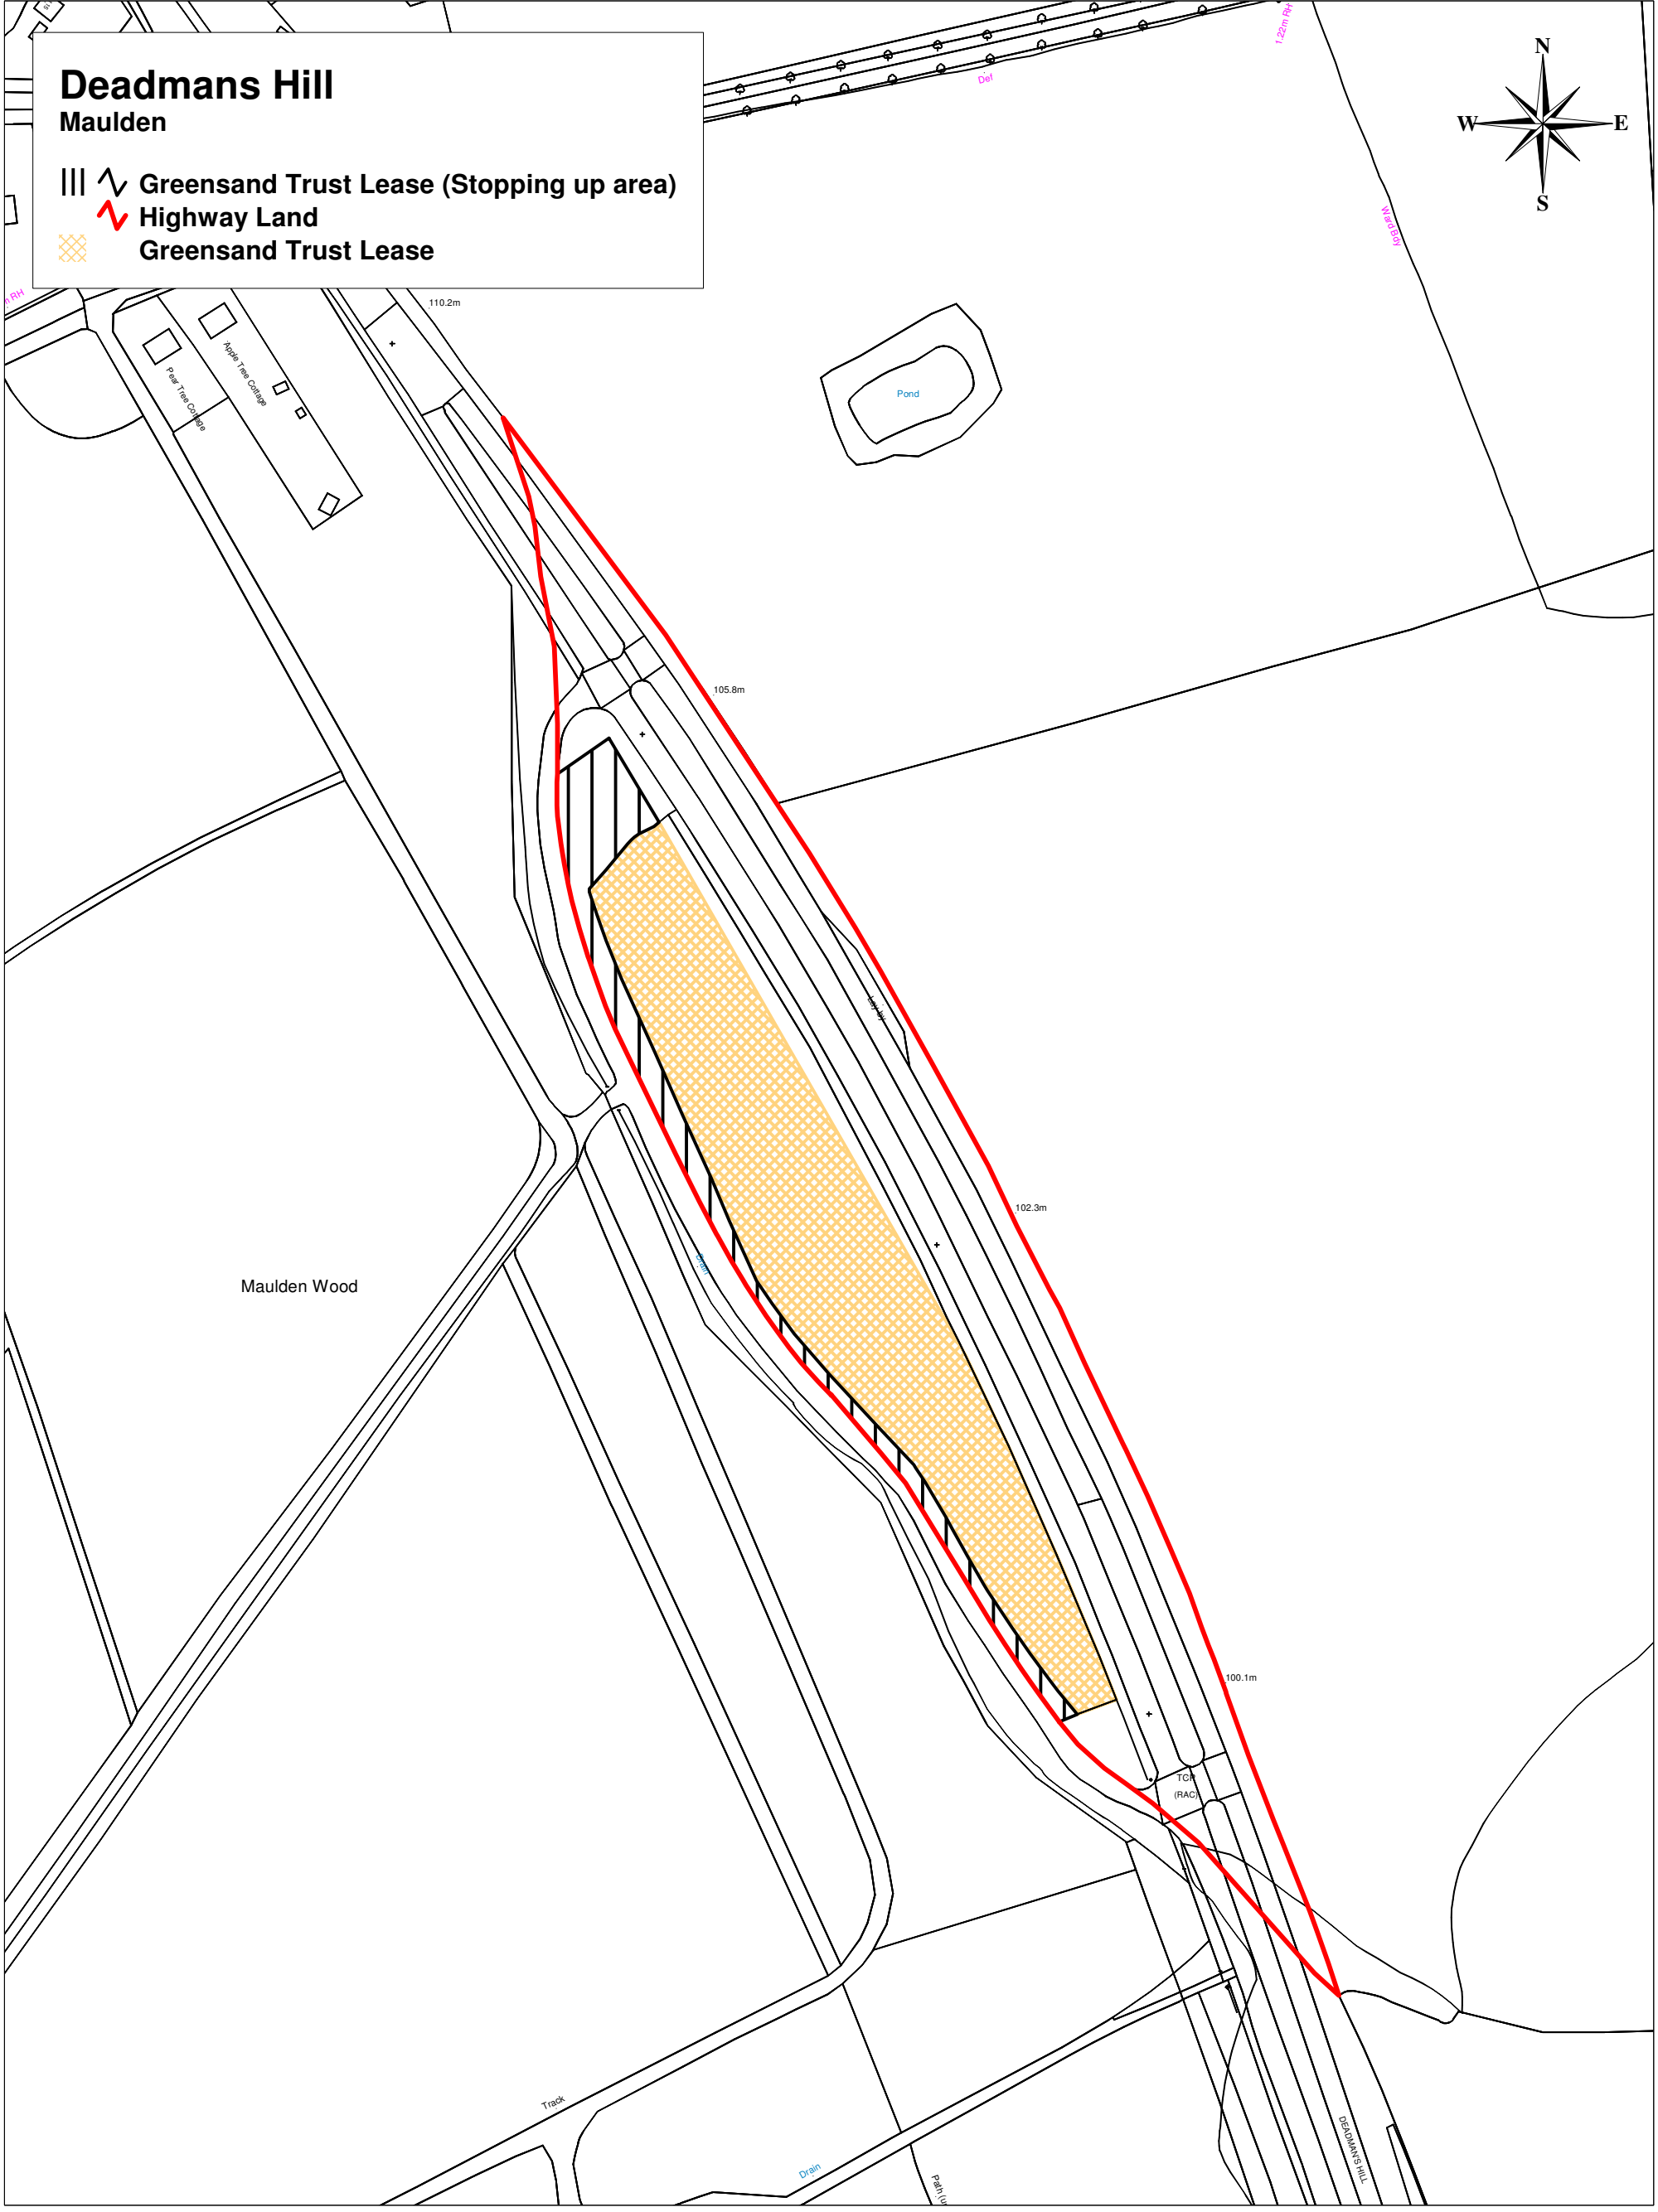

Deadmans Hill Maulden

- ||| ^ Greensand Trust Lease (Stopping up area)
- ^ Highway Land
- Greensand Trust Lease

Produced by Mouchel on behalf of Bedford Borough Council/Central Bedfordshire Council. Based on Ordnance Survey mapping © Crown copyright. All rights reserved: OS Licence No. 100049028. Unauthorised reproduction infringes Crown copyright and may lead to prosecution or civil proceedings.

Land at Deadmans Hill, Maulden

Property Ref **M02-000**
Prepared By **LJW**

Checked By

Project Code **738616 001**

Date: 15/10/09

Issue No. **0001**

Plot @ 1:2000