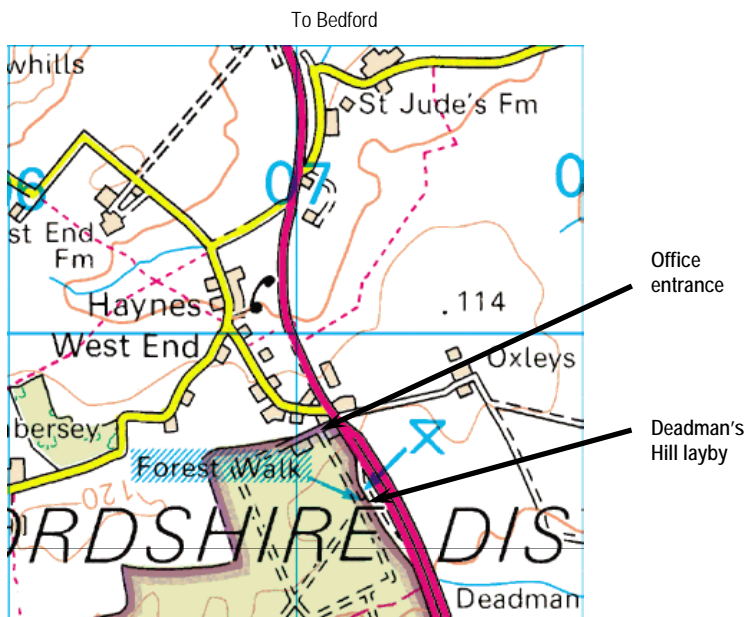

BEWARE!

Traffic travels fast on the A6 dual carriageway - and the entrance to our office is very narrow.

Going north on A6, we are 150 yards past the exit from the Deadman's Hill layby and 25 yards before the turn to Haynes West End.

To Clophill