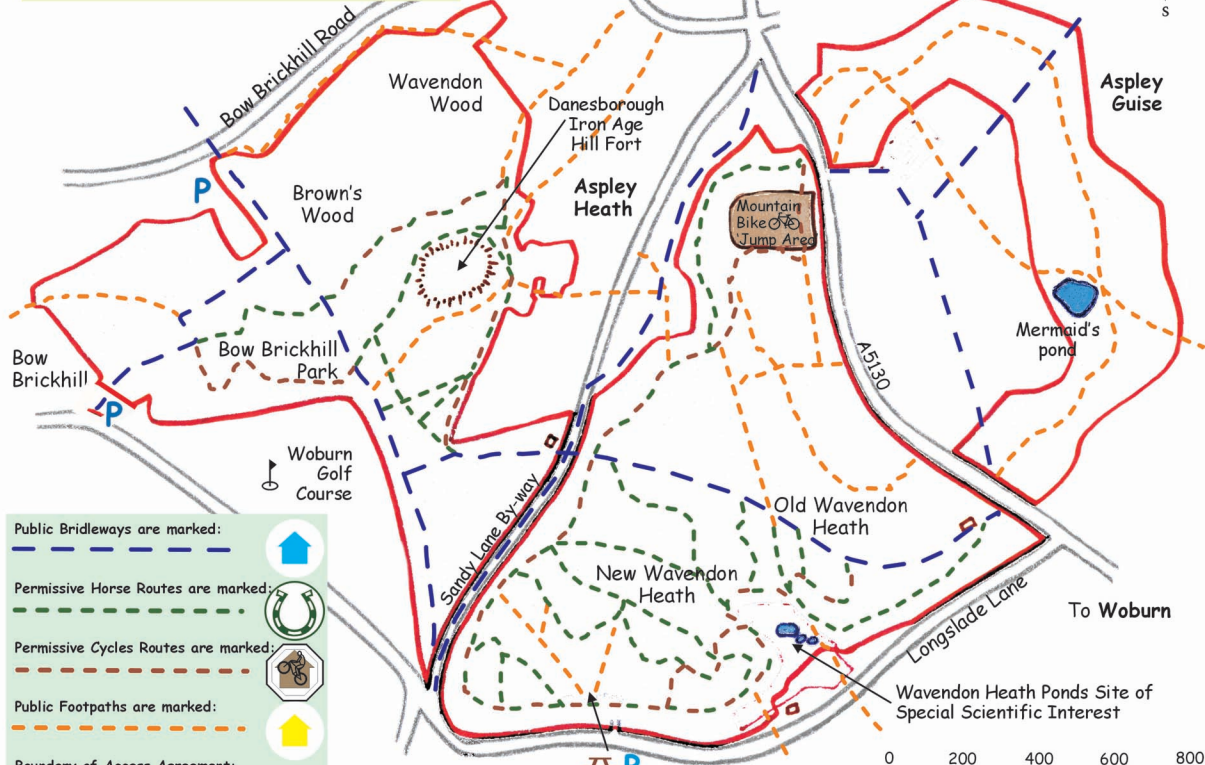

# Aspley Woods Permissive Paths

Public Bridleways are marked: 

Permissive Horse Routes are marked: 

Permissive Cycles Routes are marked: 

Public Footpaths are marked: 

Boundary of Access Agreement: 

To Little Brickhill

To Woburn