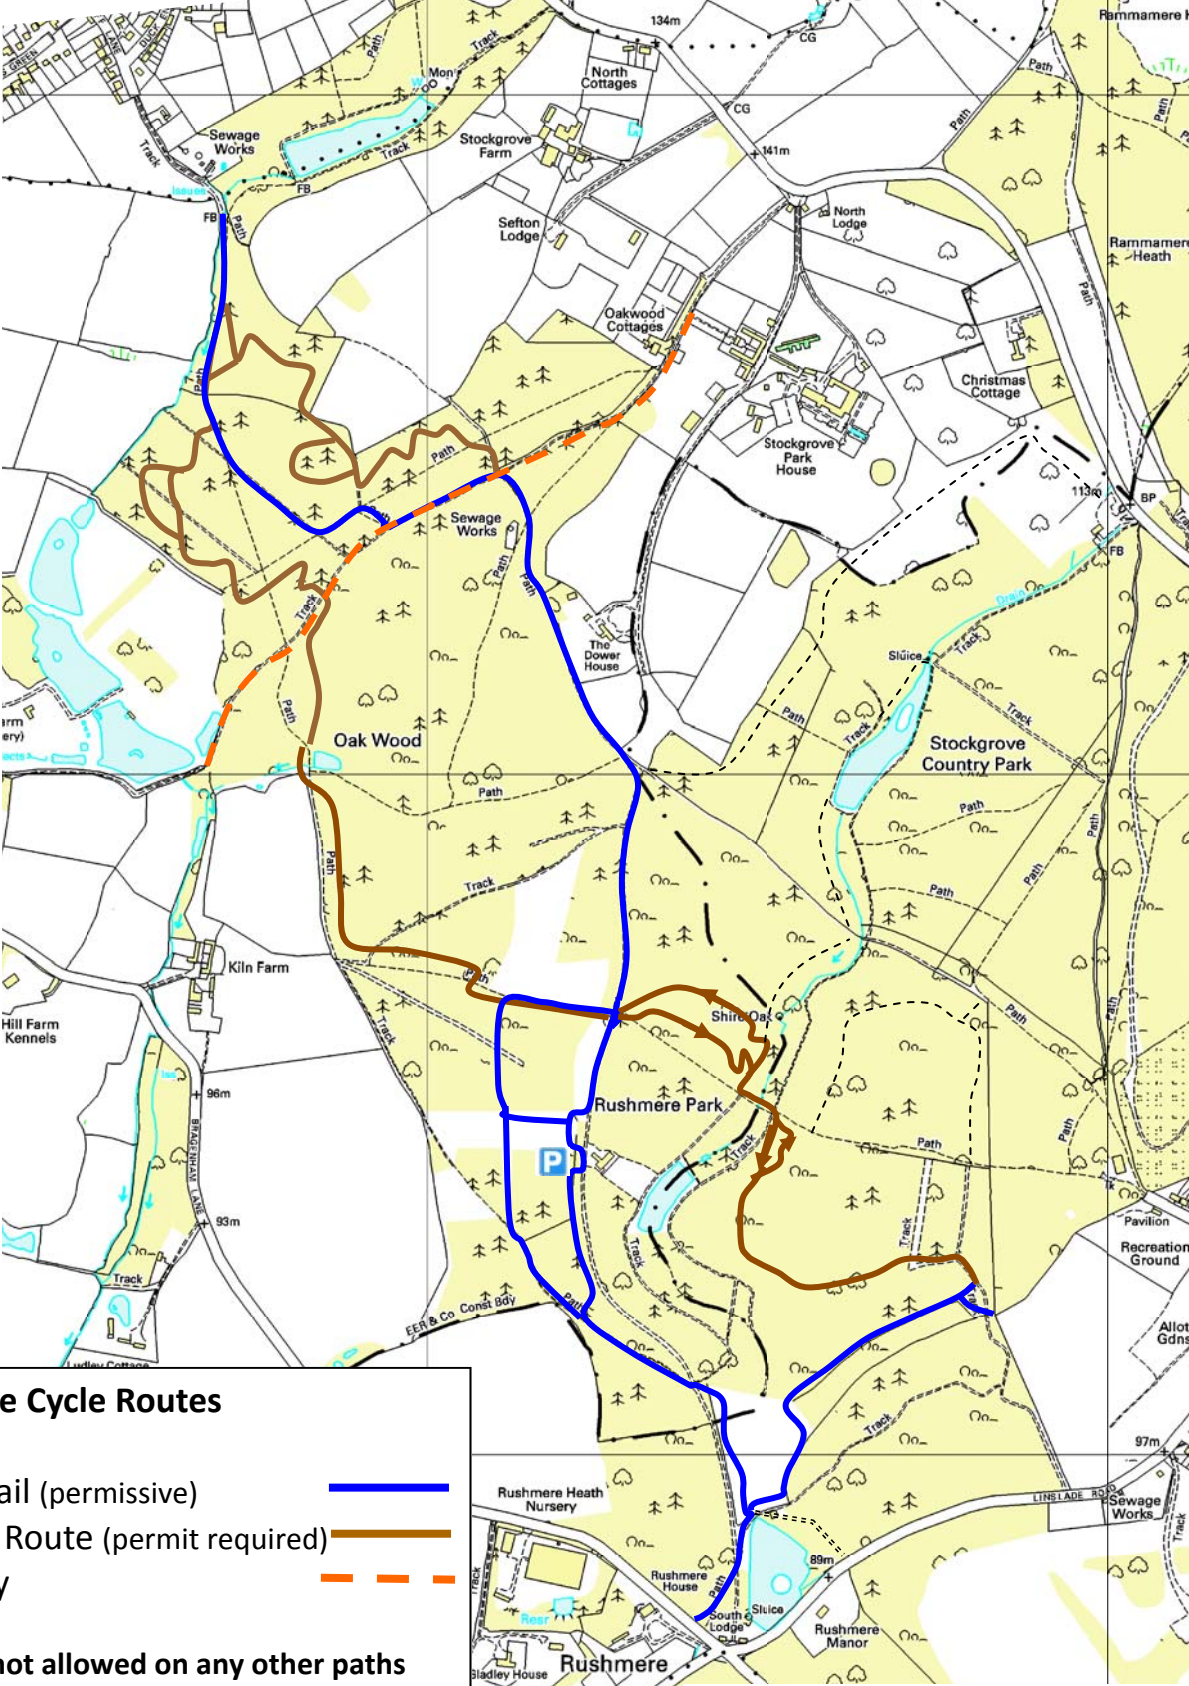

Rushmere permissive bike routes

© Crown Copyright and database right. 2011
 Ordnance Survey 100049029. Central Bedfordshire Council.